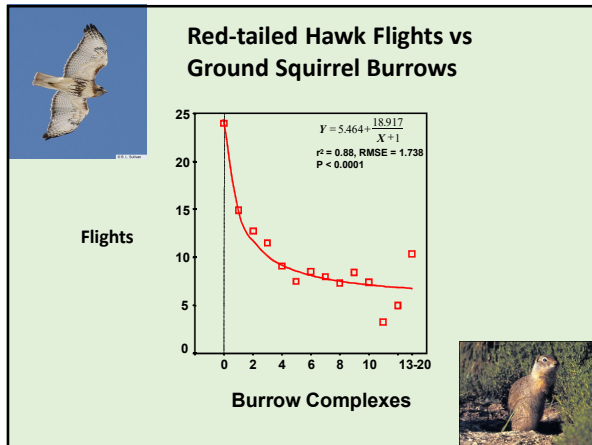

Raptor Flight Behavior

Golden Eagle Satellite Tracking

Prairie Falcon Radio Tracking

Acknowledgements

- Joe DiDonato
- Brian Walton (deceased)
- Linda Spiegel (CEC)
- Hans Peeters
- Terry & Grainger Hunt
- Harv Wilson (& GMT)
- Mary Malec
- Mara Solomon
- Sara Snyder
- Tony Brake
- Erika Walther
- Brian Latta
- SFWD
- CCWD
- enXco
- Babcock & Brown
- Pattern Energy
- NextEra
- GGAS, SCAS, MDAS
- ESA
- Insignia, Inc.
- West, Inc.
- Northwind, Inc.
- CSU Sacramento
- Sulphur Creek Nature Ctr.
- EBRPD