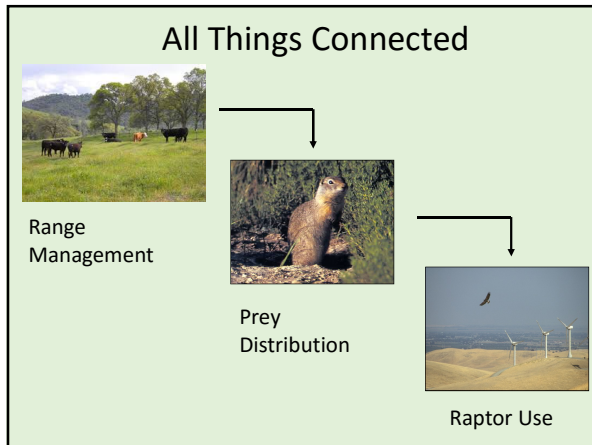

Grazing Management & Raptors = Ground Squirrels R Us!

Douglas A. Bell, Ph.D.
Wildlife Program Manager
East Bay Regional Park District

EBRPD Monitoring Raptors Since 1986

Preserve Natural & Cultural Resources