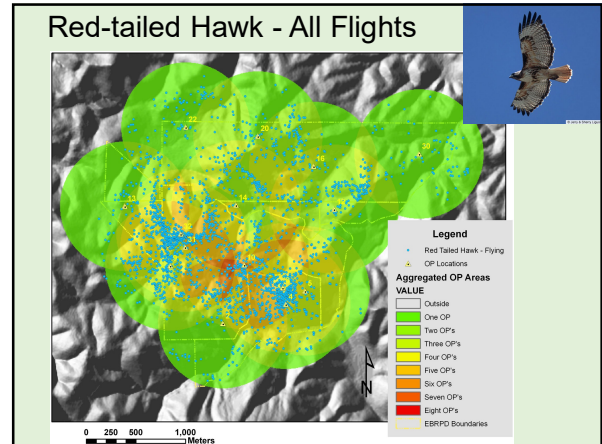

Raptor Flight Behavior

Golden Eagle Satellite Tracking

Prairie Falcon Radio Tracking

Acknowledgements

- Joe DiDonato
- Brian Walton (deceased)
- Linda Spiegel (CEC)
- Hans Peeters
- Terry & Grainger Hunt
- Harv Wilson (& GMT)
- Mary Malec
- Mara Solomon
- Sara Snyder
- Tony Brake
- Erika Walther
- Brian Latta
- SFWD
- CCWD
- enXco
- Babcock & Brown
- Pattern Energy
- NextEra
- GGAS, SCAS, MDAS
- ESA
- Insignia, Inc.
- West, Inc.
- Northwind, Inc.
- CSU Sacramento
- Sulphur Creek Nature Ctr.
- EBRPD