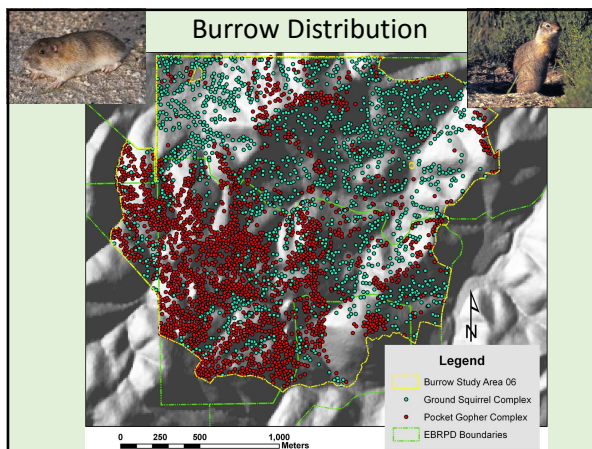

Grazing Management & Raptors = Ground Squirrels R Us!

Douglas A. Bell, Ph.D.
Wildlife Program Manager
East Bay Regional Park District

EBRPD Monitoring Raptors Since 1986

Preserve Natural & Cultural Resources

Raptor Flight Behavior

Golden Eagle Satellite Tracking

Prairie Falcon Radio Tracking