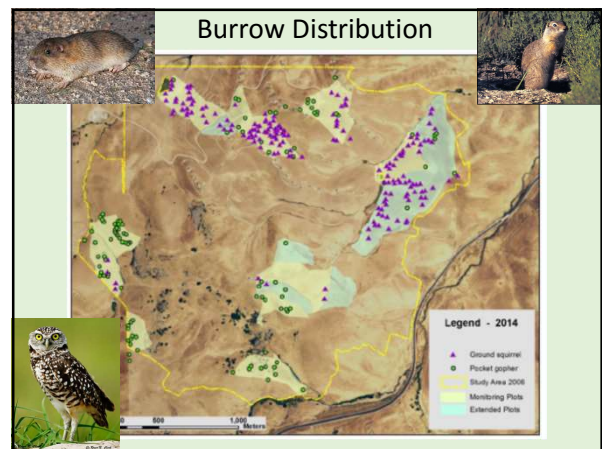

Grazing Management & Raptors = Ground Squirrels R Us!

Douglas A. Bell, Ph.D.
Wildlife Program Manager
East Bay Regional Park District

EBRPD Monitoring Raptors Since 1986

Preserve Natural & Cultural Resources

Raptor Flight Behavior

Golden Eagle Satellite Tracking

Prairie Falcon Radio Tracking