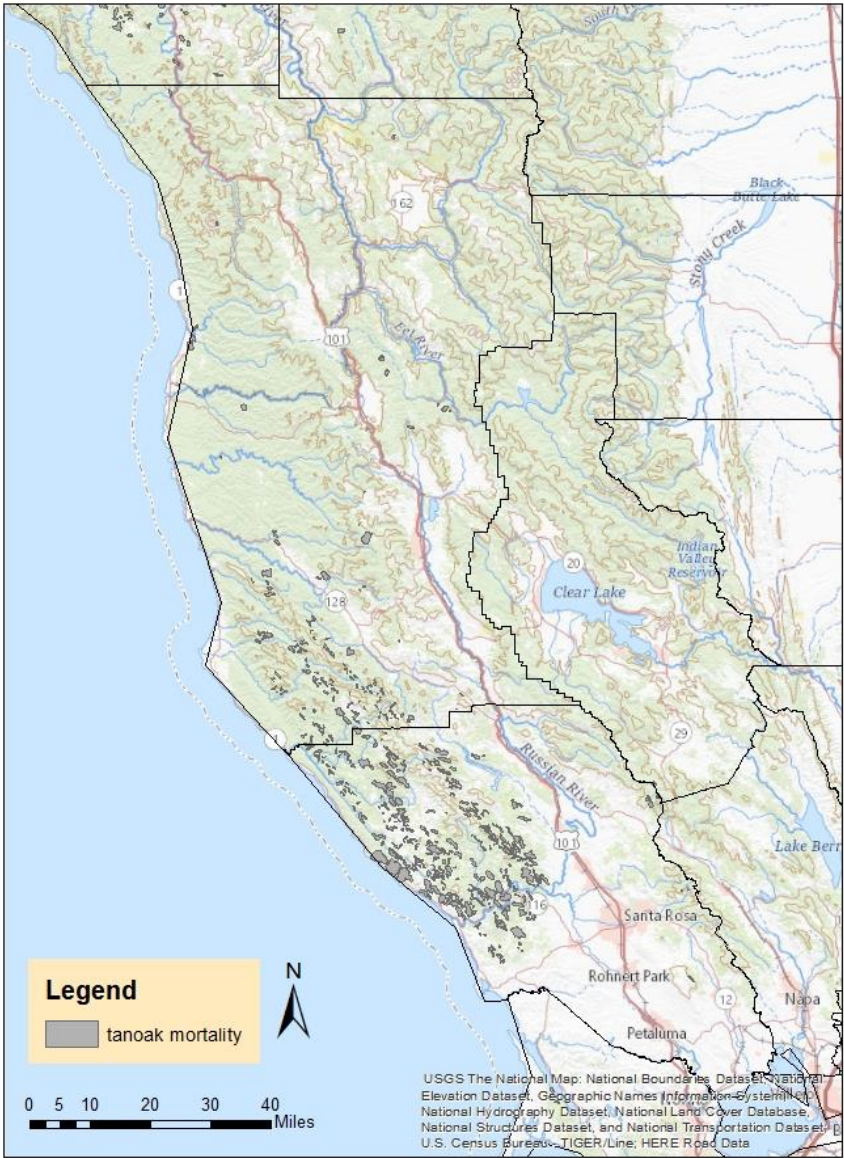

Tanoak mortality in Mendocino and Sonoma Counties, 2018-2019

Myers Grade Road, Sonoma County

Fort Ross, Sonoma County

Timber Cove, Sonoma County

Fish Rock Road, Mendocino County

Jackson Demonstration State Forest, Mendocino County

McKerricher State Park, Mendocino County