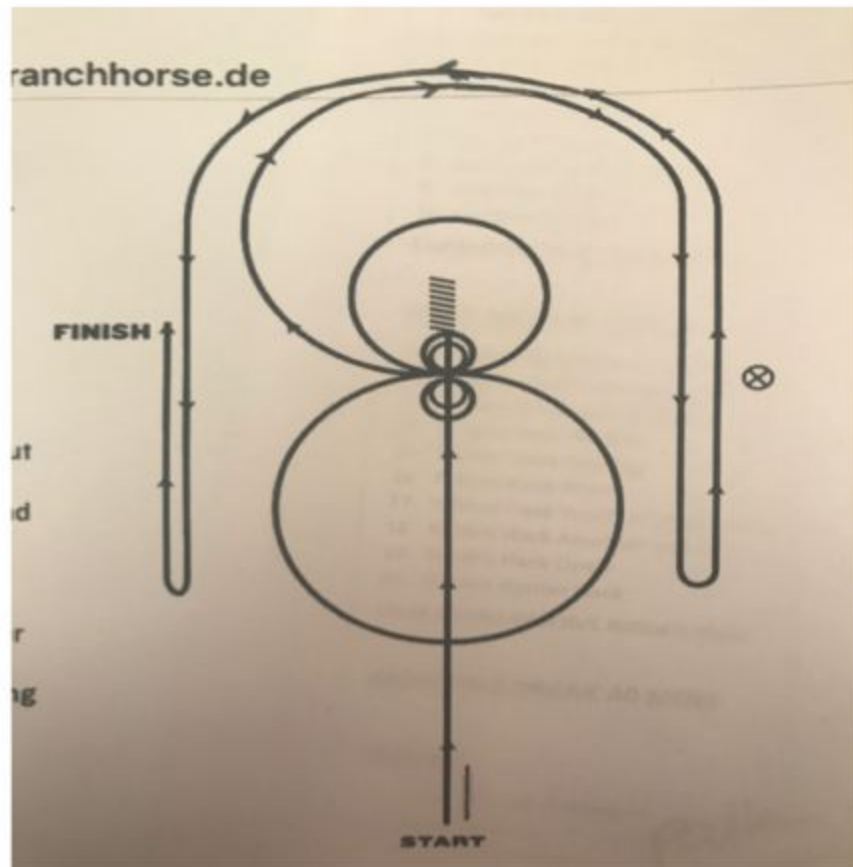

GLENN COUNTY 4-H HORSE SHOW
RANCH REINING NOVICE

RANCH REINING
BEGINNER Walk/jog

INSTRUCTIONS

Mandatory Marker Along Fence or Wall Ride pattern as follows:

1. Start at end of arena, Trot past the centre marker and do a sliding stop. Back Approximately 10 to 15 feet to the centre
2. Complete 2 spins right
3. Complete 2 ¼ spins left
4. Trot and complete one circle right small and slow.
5. Complete one circle left large and extended trot .
6. Continue trotting around end of arena without breaking gait. Extend trot straight down the right side of the arena past the centre marker and do a rollback
7. Continue back around the previous circle but do not close this circle. Extend trot down the left side of the arena past the centre marker and do a rollback
8. Continue past centre marker and do a sliding stop
9. Hesitate to complete pattern