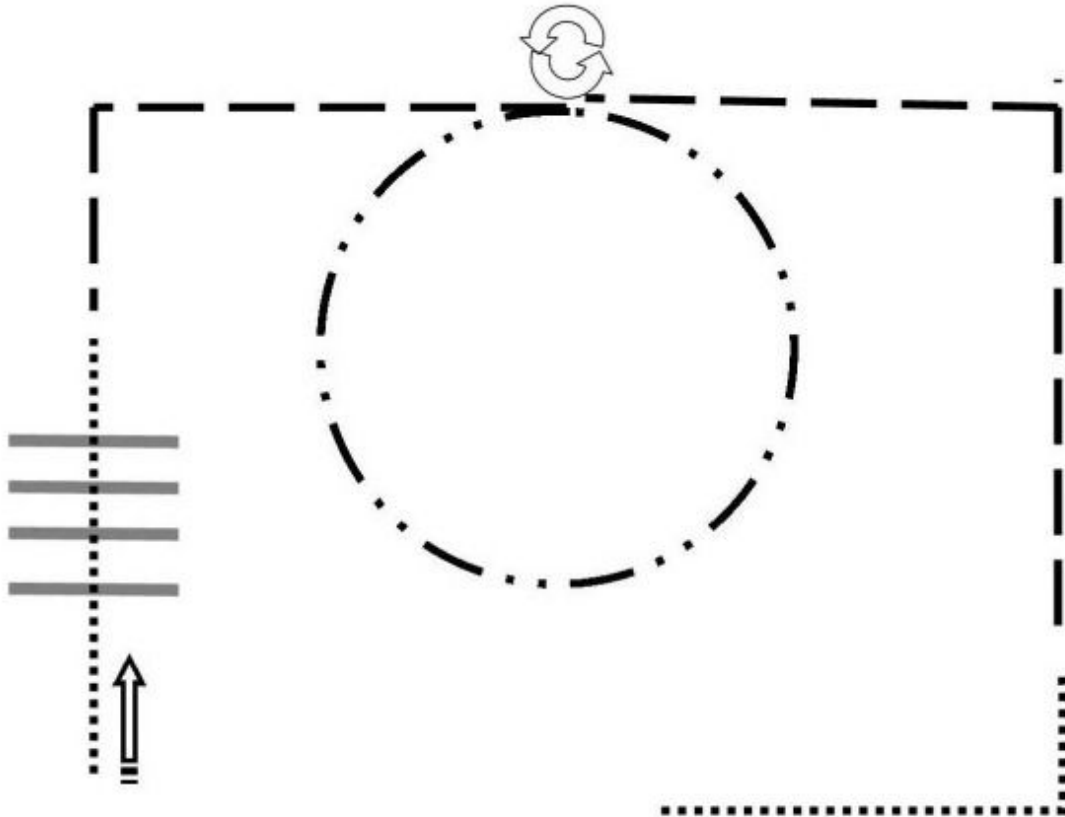

GLENN COUNTY 4-H HORSE SHOW
RANCH RIDING NOVICE

1. WALK
2. EXTEND TROT 1/2 WAY UP THE ARENA
3. TURN LEFT EXTEND TROT TO CENTER
4. TROT CIRCLE TO THE LEFT
5. STOP
6. 360 degree TURN TO LEFT
7. EXRENDED TROT
8. WALK OVER RAILS
9. STOP & BACK ONE HORSE LENGTH