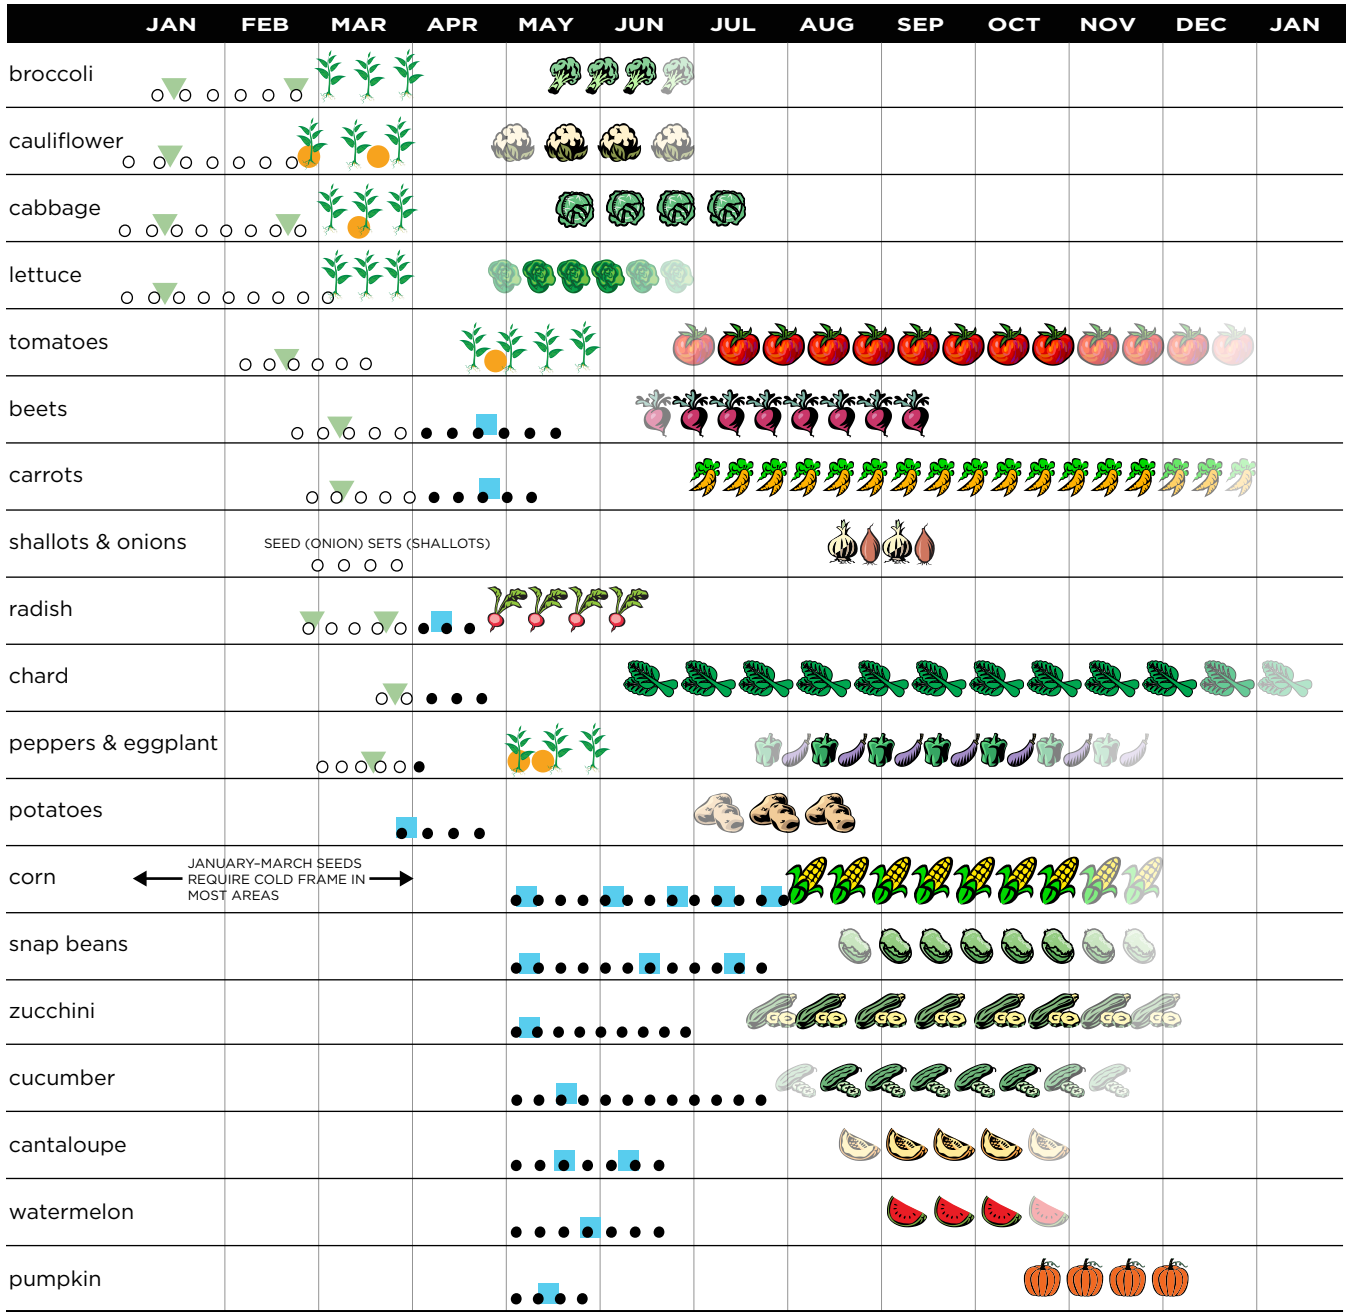

Winter/Spring Vegetables for the Foothills

ELEVATIONS

LOCATION	ELEVATION IN FT.	LOCATION	ELEVATION IN FT.	LOCATION	ELEVATION IN FT.
Bangor	761	DeSabra	2762	Paradise	1778
Berry Creek	1995	Feather Falls	2982	Pulga	1398
Butte Creek Canyon	1024	Forbestown	2772	Rackerby	1184
Butte Meadows	4340	Forest Ranch	2415	Sterling City	3370
Cherokee	1306	Jonesville	5049	Wyandotte	669
Clipper Mills	3550	Kelly Ridge	1050	Yankee Hill	1982
Cohasset	2828	Magalia	2333		
Concow	2628	Oregon City	1184