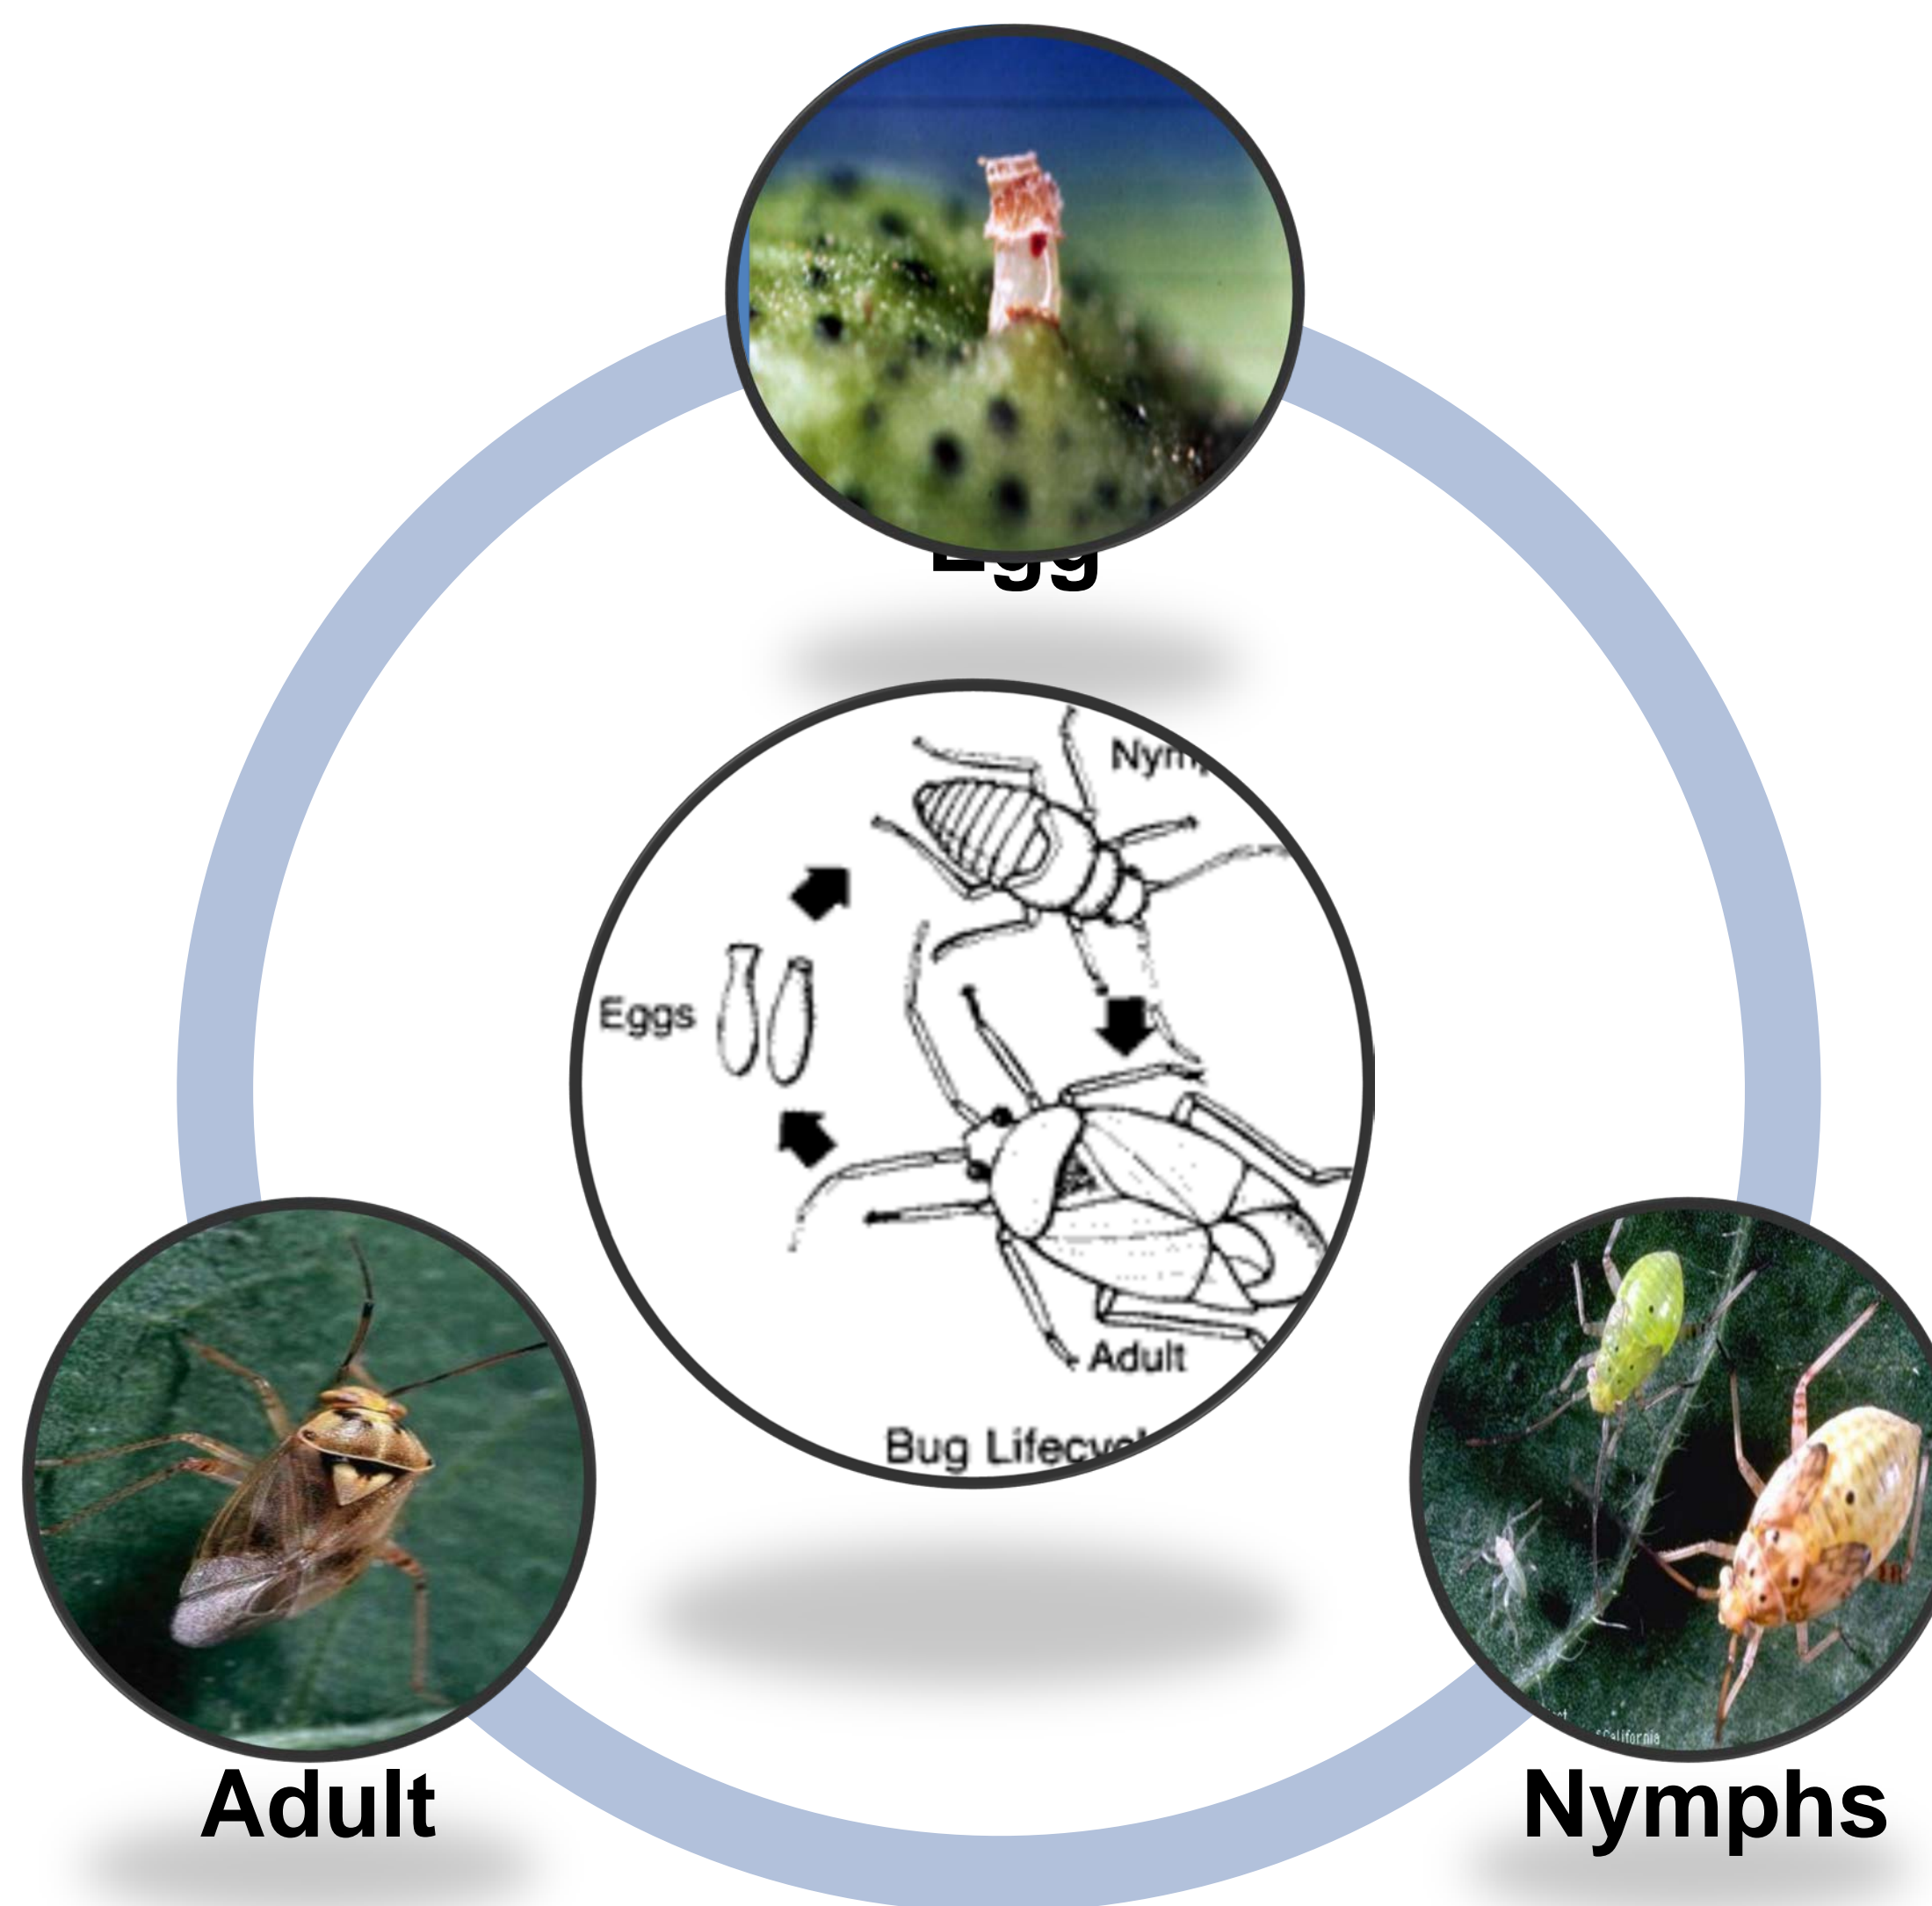

Life cycle of lygus bug

Lygus bug and plant bug

Lygus bug

Lygus bug

Aphids

Cornicle

Predators

Big-eyed bug

Minute pirate bug

Damsel bug

Green lacewing larvae

Lady bird beetles

Dwarf spiders

Mouthpart

Catfaced fruits

Generations

Weed hosts

Common chickweed

Filaree

Mustards

Wild radish

Monitoring

Various types of catfaced fruits

Catfaced fruits after lygus bug feeding