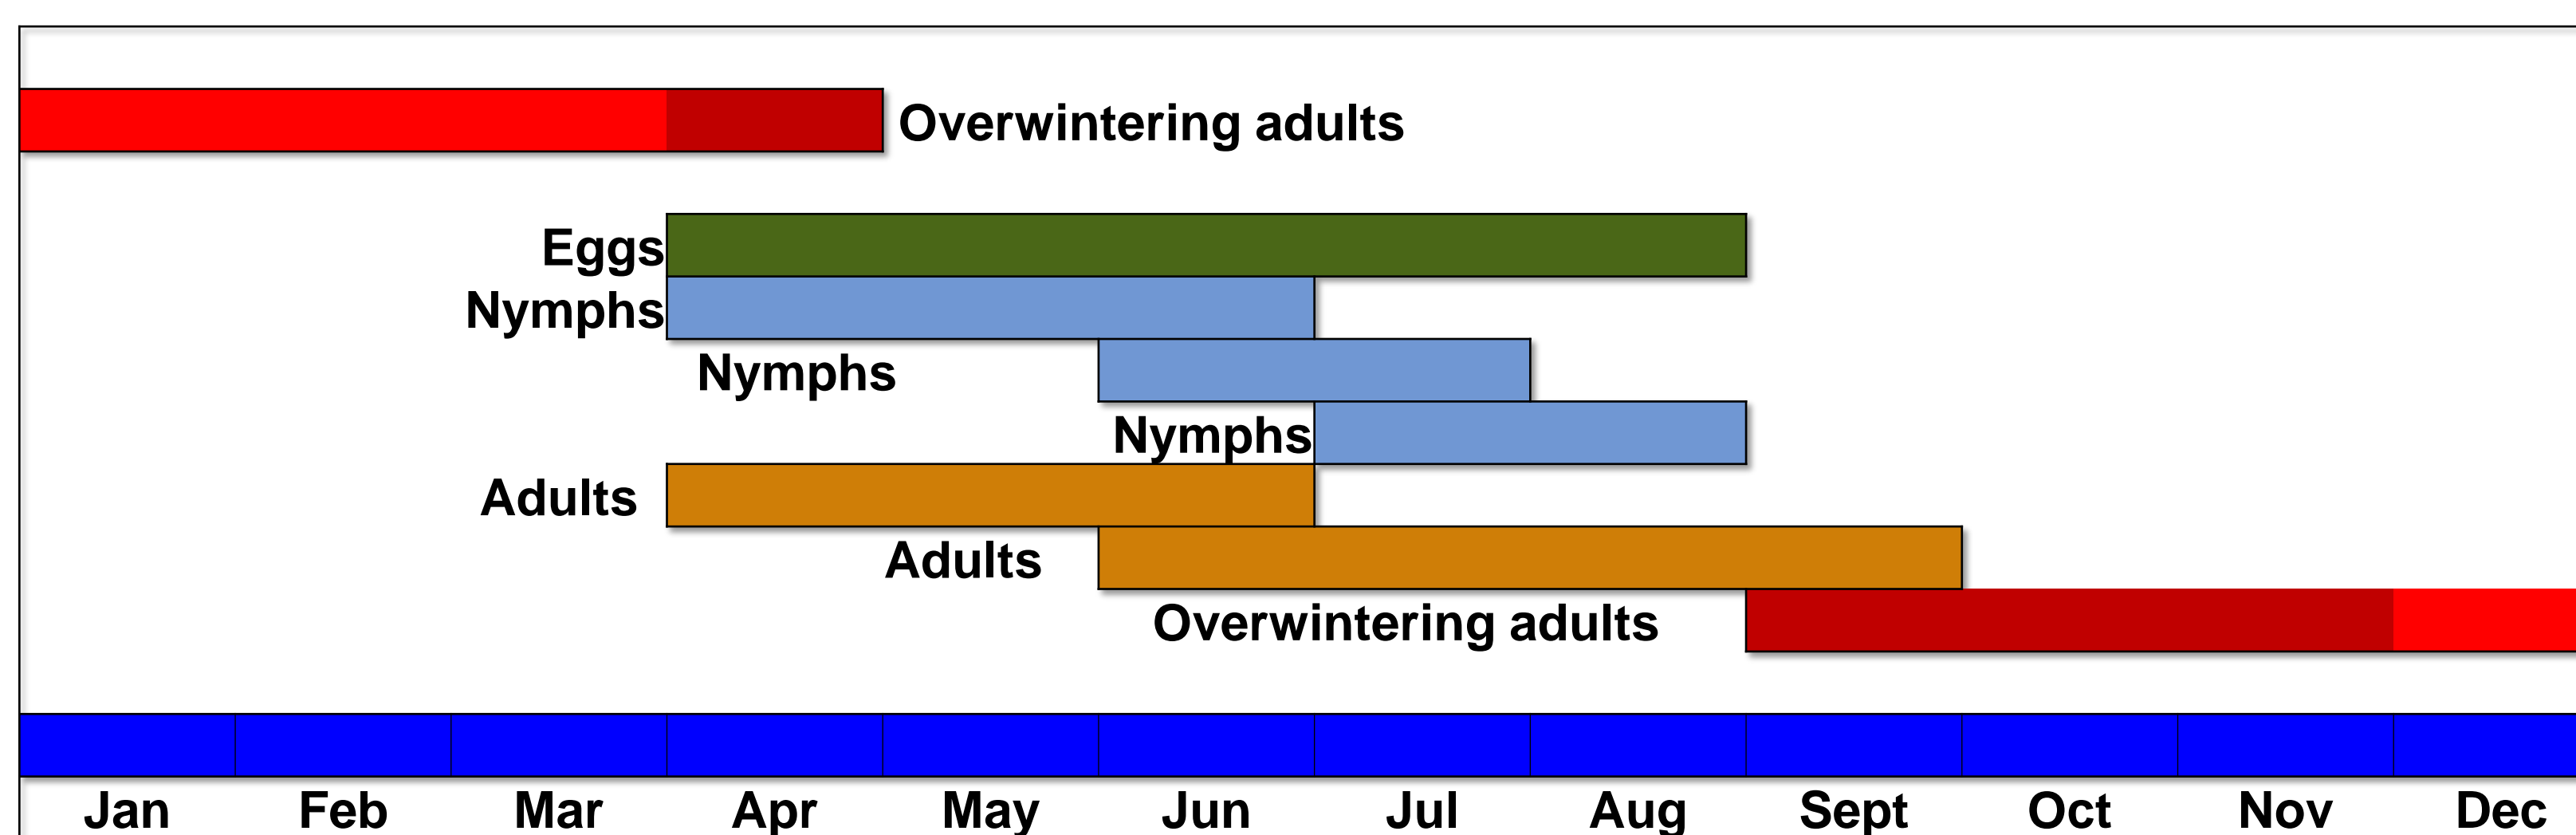

Life cycle of lygus bug

Lygus bug and plant bug

Lygus bug

Lygus bug

Aphids

Cornicle

Predators

Big-eyed bug

Minute pirate bug

Damsel bug

Green lacewing larvae

Lady bird beetles

Dwarf spiders

Mouthpart

Catfaced fruits

Generations

Weed hosts

Common chickweed

Filaree

Mustards

Wild radish

Monitoring

Various types of catfaced fruits

Catfaced fruits after lygus bug feeding