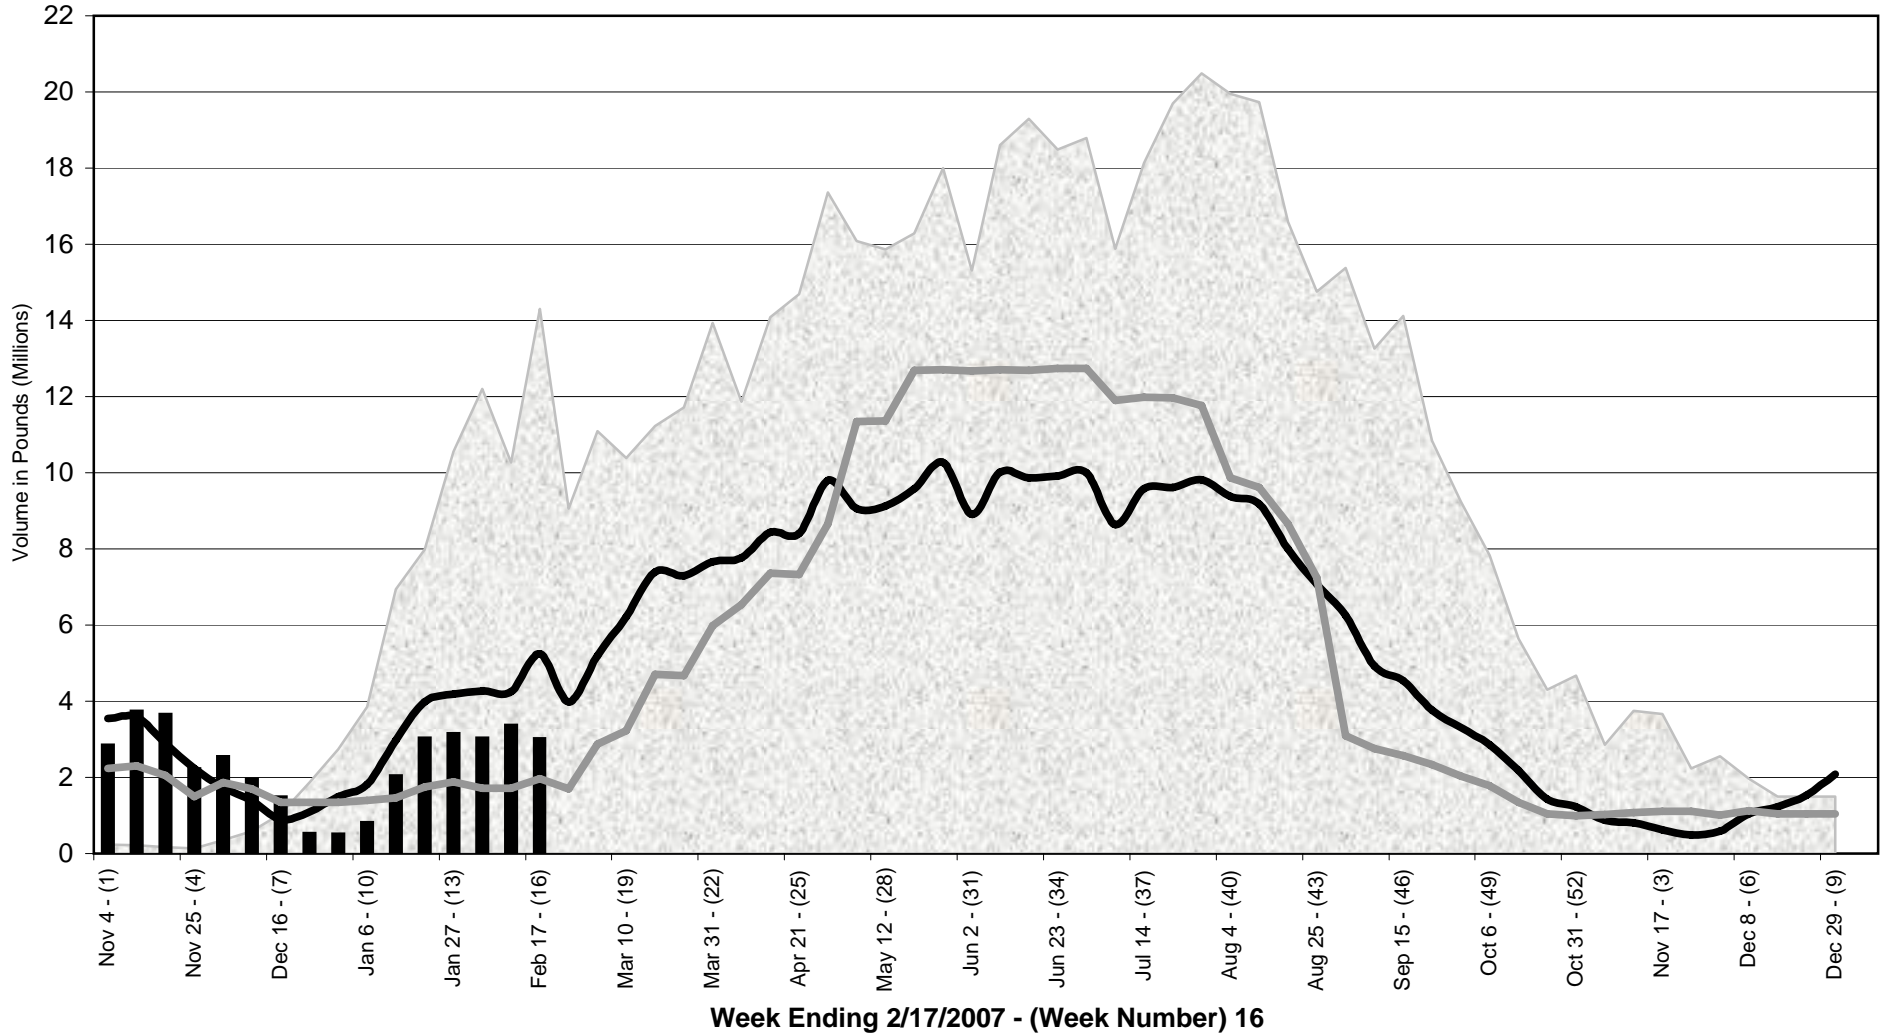

## California Avocado Weekly Shipment Projection\* vs. Actual Shipments (All Varieties)

\*Shipment Projection is based on 293.2 million pound crop plus an estimated 13 million pound carryover from 05/06. No attempt is made to project carryover into 07/08.