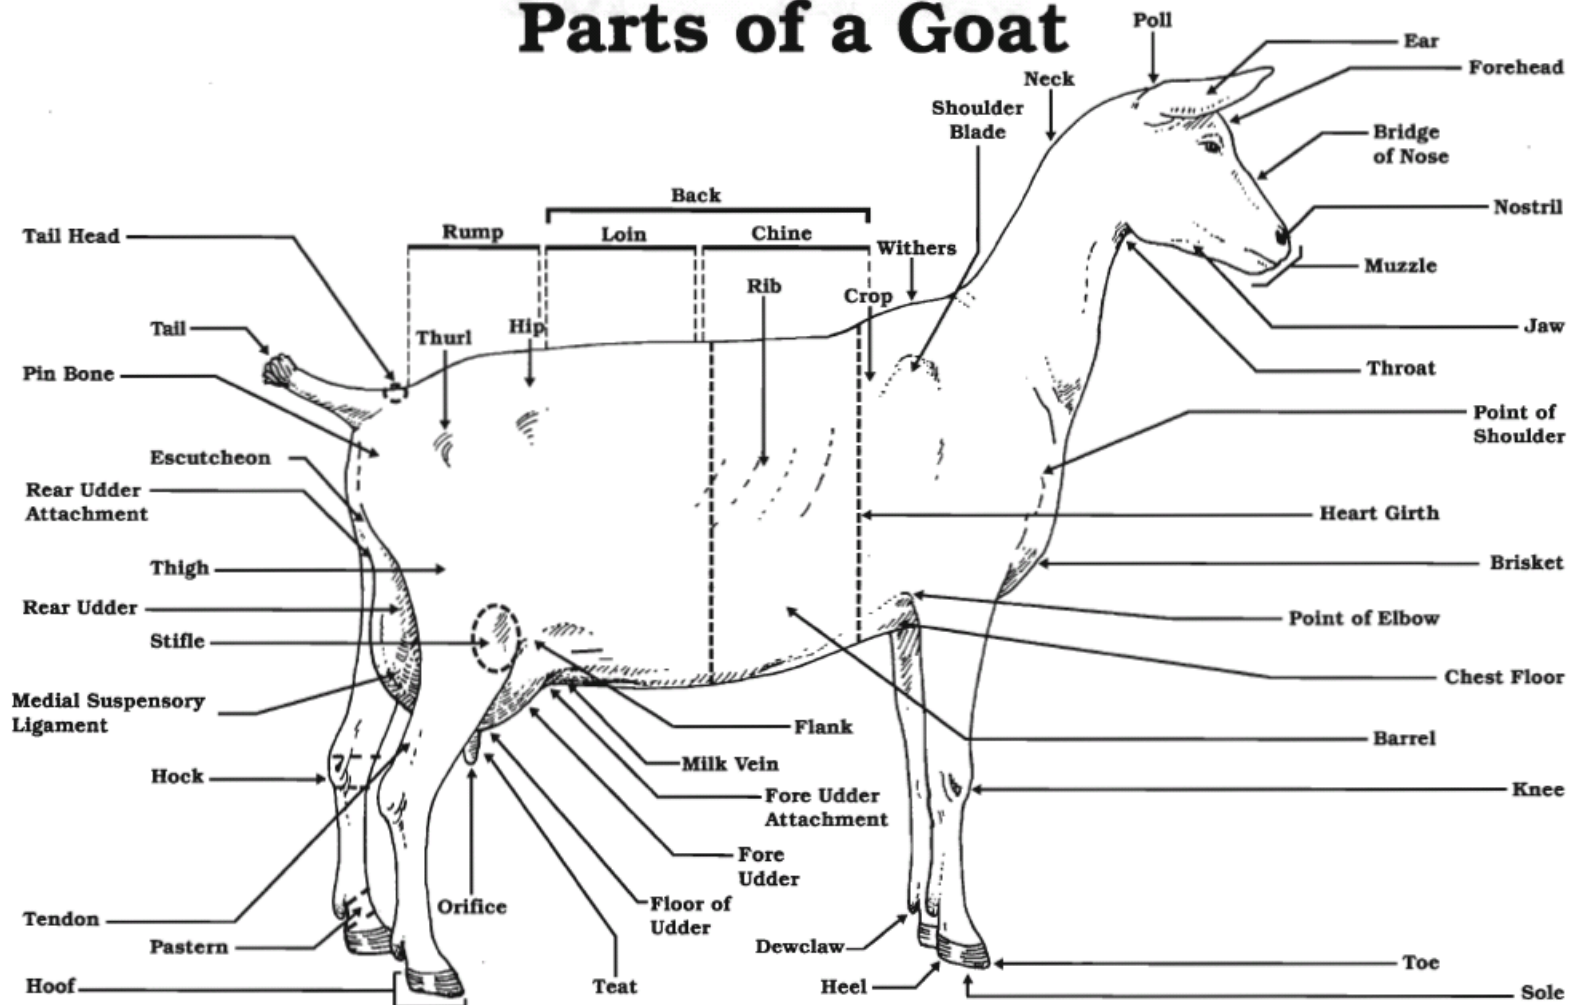

Parts of a Goat

Tail Head
Tail
Pin Bone
Escutcheon
Rear Udder Attachment
Thigh
Rear Udder
Stifle
Medial Suspensory Ligament
Hock
Tendon
Pastern
Hoof

Rump
Loin
Chine
Rib
Hip
Thurl
Withers
Croup
Flank
Milk Vein
Fore Udder Attachment
Fore Udder
Floor of Udder
Orifice
Teat

Poll
Ear
Forehead
Bridge of Nose
Nostril
Muzzle
Jaw
Throat
Point of Shoulder
Heart Girth
Brisket
Point of Elbow
Chest Floor
Barrel
Knee
Toe
Sole
Heel